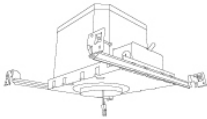

4" Koto™ Dedicated LED ICA Housings

2-Hour Fire Rated
4" ICA Housing
New Construction

CAT NO.	SPECIFICATIONS
EL48FICA	7 1/2" Height Sound Rated