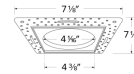

Options

Product Numbers

Item	Description
EL4FMS	4" Canless Square Flush Mount Trim Adapter