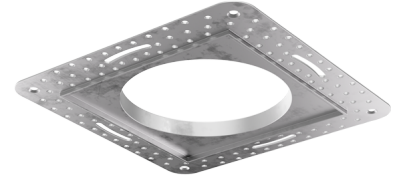

4" Canless Square Flush Mount Trim Adaptor

For 4" Pex™ Square Trims

Features

- 4" Square extra thin spackle frame for easy mounting.
- Designed to seamlessly flush trims to ceiling.
- Compatible 4" Pex™ Square trims: **ELK4216, ELK4218, ELK4227, ELK4229** Series.
- Compatible 4" Pex™ Square trims: **EKCL4216, EKCL4218, EKCL4227, EKCL4229** Series.

Technical Details

Construction: Extra thin spackle frame.

Installation: Easy mudding.

Compatible Trims: Compatible with 4" Pex Trims and Canless Koto™ Trims.

Lamp: Koto™ LED Module and Canless Koto™ LED Module.

Options

Product Numbers

Item	Description
EL4FMS	4" Canless Square Flush Mount Trim Adapter

Compatible Products

For use with 4" Pex™ Square Flush Mount Trim Adaptor

Koto™ LED Module

Koto™ LED Module
ELK07 - ELK09