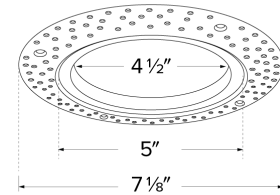

4" Canless Round Flush Mount Trim Adapter

For 4" Pex™ Round Trims and Canless Koto™ Trims.

Features

- 4" Round extra thin spackle frame for easy mounting.
- Designed to seamlessly flush trims to ceiling.
- Compatible 4" Pex™ Round trims: **ELK4116, ELK4118, ELK4127, ELK4129, ELK4710, ELK4713, ELK4715** Series.
- Compatible 4" Pex™ Canless Koto™ Round trims: **EKCL4116, EKCL4118, EKCL4127, EKCL4129, EKCL4710, EKCL4713, EKCL4715** Series.

Technical Details

Construction: Extra thin spackle frame.

Installation: Easy mudding.

Compatible Trims: Compatible with 4" Pex Trims and 4" Pex Canless Koto™ Trims.

Lamp: Koto™ LED Module and Canless Koto™ LED Module.

Dimensions

Product Numbers

Item	Description
EL4FMR	4" Canless Round Flush Mount Trim Adapter

Compatible Products

For use with 4" Pex™ Round Flush Mount Trim Adaptor

Koto™ LED Module

Koto™ LED Module
ELK07 - ELK09