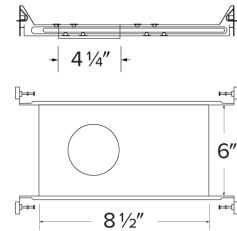

Dimensions

Product Number

Item	Description
E4LF1	For Canless Koto™ LED Module and Remodel IC Power Pack