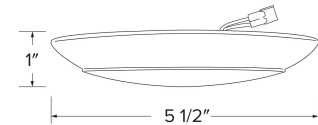

Specifications

| | |
|---------------------|-----------------------------------|
| Wattage | 10W |
| Lumens | 600 lm |
| Voltage | 120V |
| Color Temp. | 2700K, 3000K, 3500K, 4000K, 5000K |
| Dimmable | Triac/ELV |
| Lamp Type | LED |
| CRI | 90+ |
| Wet Location | Listed |

Options

All White

All Black

Dimensions

Product Numbers

| Item | Lamp type | Lumens | CCT | Watts | Voltage | Dimming | Finish |
|-------------------|-----------|--------|-----------------------------------|-------|---------|-----------|-----------|
| ELSF40CT5W | LED | 600 lm | 2700K, 3000K, 3500K, 4000K, 5000K | 10W | 120V | Triac/ELV | All White |
| ELSF40CT5B | LED | 600 lm | 2700K, 3000K, 3500K, 4000K, 5000K | 10W | 120V | Triac/ELV | All Black |