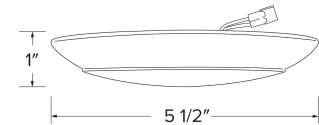

Specifications

| | |
|---------------------|-----------------------------------|
| Wattage | 10W |
| Lumens | 600 lm |
| Voltage | 120V |
| Color Temp. | 2700K, 3000K, 3500K, 4000K, 5000K |
| Dimmable | Triac/ELV |
| Lamp Type | LED |
| CRI | 90+ |
| Wet Location | Listed |

Options

All White

All Black

Dimensions

Product Numbers

| Item | Lamp type | Lumens | CCT | Watts | Voltage | Dimming | Finish |
|-------------------|-----------|--------|-----------------------------------|-------|---------|-----------|-----------|
| ELSF40CT5W | LED | 600 lm | 2700K, 3000K, 3500K, 4000K, 5000K | 10W | 120V | Triac/ELV | All White |
| ELSF40CT5B | LED | 600 lm | 2700K, 3000K, 3500K, 4000K, 5000K | 10W | 120V | Triac/ELV | All Black |