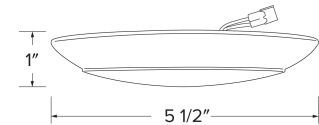

Specifications

Wattage	10W
Lumens	600 lm
Voltage	120V
Color Temp.	2700K, 3000K, 3500K, 4000K, 5000K
Dimmable	Triac/ELV
Lamp Type	LED
CRI	90+
Wet Location	Listed

Options

All White

All Black

Dimensions

Product Numbers