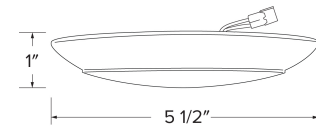

4" Alva LED Ceiling Mount Disk Light with 5-Color Temperature Switch

Features

- Suitable for hard wire installation into a 3 1/2" Round or 3 1/2" Octagon junction box.
- Housing meets restricted air flow requirement (per ASTM E-283).
- CA Title 24 compliant (JA8-2016).
- Meets ENERGY STAR requirements.
- cULus Listed for N and BZ finishes.
- cETLus Listed for W finish.
- Warranty: 5 years limited.

Specifications

Wattage	10.5W
Lumens	700 lm
Voltage	120V
Color Temp.	2700K, 3000K, 3500K, 4000K, 5000K
Dimmable	Triac/ELV
Lamp Type	LED
CRI	90+
Wet Location	Listed

Dimensions

Product Numbers

Item	Lamp type	Lumens	CCT	Watts	Voltage	Dimming	Finish
ELSF40CT5W	LED	700 lm	2700K, 3000K, 3500K, 4000K, 5000K	10.5W	120V	Triac/ELV	All White