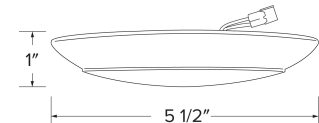

Specifications

Wattage	10W
Lumens	600 lm
Voltage	120V
Color Temp.	2700K, 3000K, 3500K, 4000K, 5000K
Dimmable	Triac/ELV
Lamp Type	LED
CRI	90+
Wet Location	Listed

Options

All White

All Black

Dimensions

Product Numbers