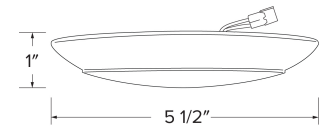

Product Numbers

Item	Lamp type	Lumens	CCT	Watts	Voltage	Dimming	Finish
ELSF4030BZ	LED	800 lm	3000K	13W	120V	Triac/ELV	Bronze
ELSF4030N	LED	800 lm	3000K	13W	120V	Triac/ELV	Nickel
ELSF4030W	LED	800 lm	3000K	13W	120V	Triac/ELV	White