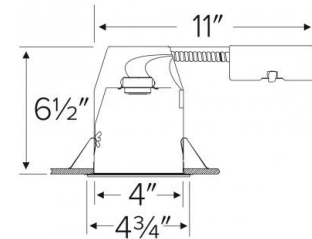

## Features

- Airtight Remodel Housing for insulated ceilings.
- Adjustable socket bracket.
- Four remodel clips secure housing and accommodate various ceiling thickness.
- Adjustable socket bracket allows for different lamp types/sizes and proper and consistent lamp positioning.
- Pre-wired junction box provided with 1/2" and 3/4" knockouts and with removable access plates.
- Trims sold separately.
- Lamp: LED Insert or 18W MAX. Self ballasted 120V CFL, GU24 base.
- Meets California Title 24 requirements with LED insert only.
- cUL Listed for damp location and for feed through.

## Dimensions