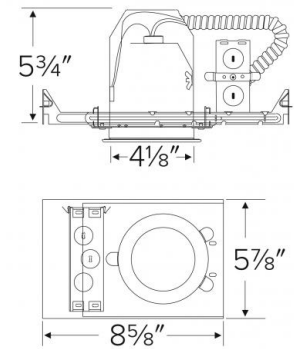

4" Airtight IC Housing with GU24 Base Socket

Features

- Airtight Housing for insulated ceilings.
- Adjustable socket bracket.
- Lamp: LED Insert or 18W MAX. Self ballasted 120V CFL, GU24 base.
- Meets CA Title 24 requirements with LED insert only.
- cUL Listed for damp location and for feed through.

Specifications

Wattage	18W
Voltage	120V
Lamp Type	GU24 LED or CFL
Damp Location	Listed

Dimensions

Technical Details

Construction:

- IC rated for direct contact with insulation, for use in IC or non-IC conditions.
- Housing adjusts in frame to accommodate up to 1 1/4" ceiling thickness.
- Airtight housing with gasket to restrict airflow in accordance with ASTM E-283 air-tight requirements.
- Aluminum housing for greater heat dissipation. Stamped galvanized steel frame.

Installation: Designed for ceiling plenums where 2x8 joists or taller are used. High strength hanger bars can easily be nailed to joists. Maximum hole cutout is 4 1/4". Suitable for T-grid and drop ceiling applications. See installation sheet for detailed information.

Junction Box: Positioned to accommodate straight conduit runs. Seven 1/2" trade size pryout conduit knockouts, 4 Romex pryouts with strain relief.

Hanger Bars: Pre-installed hanger bars with True Nail facilitate easy installation in regular lumber, engineered lumber, and laminated beams. Integral T-bar slots for easy installation in T-grids. Spans up to 24" and can be repositioned 90°. Score lines allow for tool-free hanger bar size reduction. Integral leveling flange allows for single-person installation while aligning the housing with the joists.