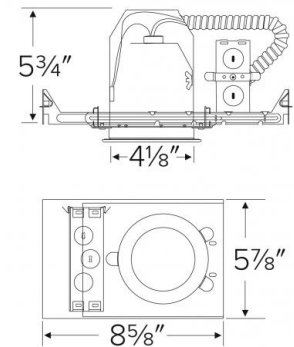

4" Airtight IC Housing with GU24 Base Socket

Features

- Airtight Housing for insulated ceilings.
- Adjustable socket bracket.
- Lamp: LED Insert or 18W MAX. Self ballasted 120V CFL, GU24 base.
- Meets CA Title 24 requirements with LED insert only.
- cUL Listed for damp location and for feed through.

Specifications

Wattage	18W
Voltage	120V
Lamp Type	GU24 LED or CFL
Damp Location	Listed

Dimensions

Technical Details

Construction:

- IC rated for direct contact with insulation, for use in IC or non-IC conditions.
- Housing adjusts in frame to accommodate up to 1 1/4" ceiling thickness.
- Airtight housing with gasket to restrict airflow in accordance with ASTM E-283 air-tight requirements.
- Aluminum housing for greater heat dissipation. Stamped galvanized steel frame.

Installation: Designed for ceiling plenums where 2x8 joists or taller are used. High strength hanger bars can easily be nailed to joists. Maximum hole cutout is 4 1/4". Suitable for T-grid and drop ceiling applications. See installation sheet for detailed information.

Junction Box: Positioned to accommodate straight conduit runs. Seven 1/2" trade size pryout conduit knockouts, 4 Romex pryouts with strain relief.

Hanger Bars: Pre-installed hanger bars with True Nail facilitate easy installation in regular lumber, engineered lumber, and laminated beams. Integral T-bar slots for easy installation in T-grids. Spans up to 24" and can be repositioned 90°. Score lines allow for tool-free hanger bar size reduction. Integral leveling flange allows for single-person installation while aligning the housing with the joists.