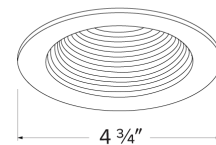

Nickel Baffle w/
White Trim

Black Baffle w/
Nickel Trim

White Baffle w/
Nickel Trim

Dimensions

Product Numbers

Item	Finish
EL1493BB	All Black
EL1493BZ	All Bronze
EL1493CP	All Copper
EL1493N	All Nickel
EL1493W	All White
EL1493BN	Black with Nickel Trim
EL1493B	Black with White Trim
EL1493NW	Nickel with White Trim
EL1493WN	White with Nickel Trim