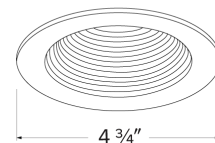

Nickel Baffle w/
White Trim

Dimensions

Product Numbers

Item	Finish
EL1493BB	All Black
EL1493BZ	All Bronze
EL1493CP	All Copper
EL1493N	All Nickel
EL1493W	All White
EL1493B	Black with White Trim
EL1493NW	Nickel with White Trim
EL1493WN	White with Nickel Trim