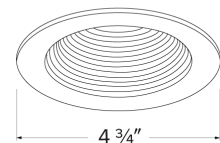

Nickel Baffle w/
White Trim

Black Baffle w/
Nickel Trim

White Baffle w/
Nickel Trim

Dimensions

Product Numbers

Item	Finish
EL1493BB	All Black
EL1493BZ	All Bronze
EL1493CP	All Copper
EL1493N	All Nickel
EL1493W	All White
EL1493BN	Black with Nickel Trim
EL1493B	Black with White Trim
EL1493NW	Nickel with White Trim
EL1493WN	White with Nickel Trim