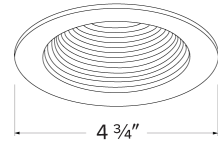

White w/Nickel Trim

Black w/Bronze Trim

All White Die-Cast Trim

Black w/White Die-Cast Trim

Dimensions

Product Number

Item	Finish
EL1493DB	Black with White Die-Cast Trim

Product Number Builder Example: EL1493BB