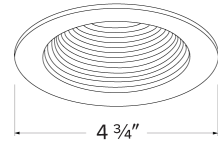

White w/Nickel Trim

Black w/Bronze Trim

All White Die-Cast Trim

Black w/White Die-Cast Trim

Dimensions

Product Number

Item	Finish
EL1493BZ	All Bronze

Product Number Builder Example: **EL1493BB**