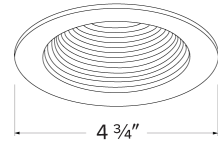

White w/Nickel Trim

Black w/Bronze Trim

All White Die-Cast Trim

Black w/White Die-Cast Trim

Dimensions

Product Number

Item	Finish
EL1493BBZ	Black with Bronze Trim

Product Number Builder Example: EL1493BB