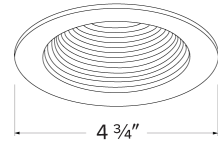

White w/Nickel Trim

Black w/Bronze Trim

All White Die-Cast Trim

Black w/White Die-Cast Trim

Dimensions

Product Number

Item	Finish
EL1493BB	All Black

Product Number Builder Example: EL1493BB