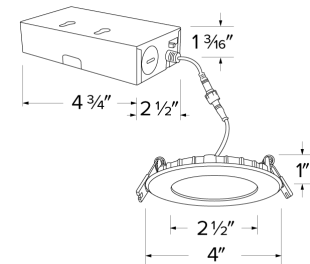

Features

- IC Airtight for use with direct contact to insulation.
- Designed to fit in plenums as shallow as 2".
- Eliminates the need for housing.
- New Construction application requires mounting plate or frame.
- Remodel applications require no additional accessories.
- Wet Location allows for use indoors or outdoors.
- CA Title 24 and ENERGY STAR Compliant.
- Includes driver and Jbox.

Specifications

Wattage	10W
Lumens	600 lm
Voltage	120V
Color Temp.	2700K, 3000K, 3500K, 4000K, 5000K
Dimmable	Triac/ELV
Lamp Type	LED
CRI	90+
Wet Location	Listed

Dimensions

Technical Details

Optics: Polycarbonate lens diffuses light evenly throughout space with no LED pixelation.

Construction: IC rated driver and fixture are tested and approved for direct contact with insulation. Aluminum die-cast trim ring with durable powdercoat finish preventing rust and paint cracking. Plenum rated cable connector to connect from module to remote driver box. Isolated driver integrated inside aluminum remote box with two 7/8" knockouts with slots for pryout.

Installation: Designed for super shallow ceiling plenums without any housing. High strength steel spring clip for easy installation. Hole cut out template provided for accurate hole size for proper trim installation. Maximum hole size should not exceed 4 1/4" for this product. Suitable installation for t-grid and drop ceiling applications.