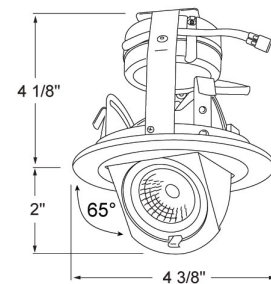

Dimensions

Product Numbers

Item	Lamp type	Lumens	CCT	Watts	Voltage	Dimming	Beam Angle	Finish
EL39727B	LED	800 lm	2700K	10.8W	120V	Triac/ELV	36°	Black
EL39730B	LED	840 lm	3000K	10.8W	120V	Triac/ELV	36°	Black
EL39727BZ	LED	800 lm	2700K	10.8W	120V	Triac/ELV	36°	Bronze
EL39730BZ	LED	840 lm	3000K	10.8W	120V	Triac/ELV	36°	Bronze
EL39727N	LED	800 lm	2700K	10.8W	120V	Triac/ELV	36°	Nickel
EL39730N	LED	840 lm	3000K	10.8W	120V	Triac/ELV	36°	Nickel
EL39727W	LED	800 lm	2700K	10.8W	120V	Triac/ELV	36°	White
EL39730W	LED	840 lm	3000K	10.8W	120V	Triac/ELV	36°	White