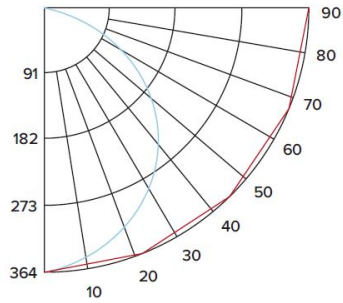

Fire Enclosure

CAT NO.	SPECIFICATIONS
FIREENCL	20 3/8" L x 14 3/8" W
FIREENCL-S	Shallow, 16" L x 14 3/8" W

Mica Fire Tape

CAT NO.	SPECIFICATIONS
FIRETAPE	3/4" W x 16' L

LED Adjustable Pull Down Insert

Multiplier: 2700K (x 0.96)

PHOTOMETRIC REPORT

Product #: EL39730
 Wattage/Lumens: 10.8W/ 851Lm
 Luminaire LPW: 79 Lm/W

CANDLE POWER SUMMARY

Degrees Vertical	0°
0	364
5	362
15	346
25	313
35	266
45	209
55	149
65	92
75	40
85	5.98
90	0.28