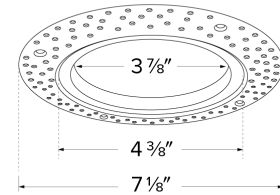

3" Round Flush Mount Trim Adaptor

For 3" Pex™ Round Trims

Features

- 3" Round extra thin spackle frame for easy mounting.
- Designed to seamlessly flush trims to ceiling.
- Compatible 3" Pex™ Round trims: **ELK3618, ELK3629, ELK3627, ELK3693, ELK3620, ELK3622** Series.
- Compatible 3" Pex™ Canless Koto™ Round trims: **EKCL3618, EKCL3629, EKCL3627, EKCL3693, EKCL3620, EKCL3622** Series.

Technical Details

Construction: Extra thin spackle frame.

Installation: Easy mudding.

Compatible Trims: Compatible with 3" Pex Trims.

Lamp: Koto™ LED Module and Canless Koto™ LED Module

Dimensions

Product Numbers