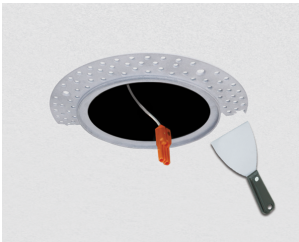

3" Round Flush Mount Trim Adaptor

For 3" Pex™ Round Trims

Features

- 3" Round extra thin spackle frame for easy mounting.
- Designed to seamlessly flush trims to ceiling.
- Compatible 3" Pex™ Round trims: **ELK3618, ELK3629, ELK3627, ELK3693, ELK3620, ELK3622** Series.
- Compatible 3" Pex™ Canless Koto™ Round trims: **EKCL3618, EKCL3629, EKCL3627, EKCL3693, EKCL3620, EKCL3622** Series.

Technical Details

Construction: Extra thin spackle frame.

Installation: Easy mudding.

Compatible Trims: Compatible with 3" Pex Trims.

Lamp: Koto™ LED Module and Canless Koto™ LED Module

Dimensions

Product Numbers

Item	Description
EL3FMR	3" Round Flush Mount Trim Adapter

Compatible Products

For use with 3" Pex™ Round Flush Mount Trim Adaptor

Koto™ LED Module

Koto™ LED Module
ELK07 - ELK09

PRODUCT NUMBER BUILDER			
Koto™ LED Module	Lumens	Color Temperature	Beam Angle
ELK			
07	750 lm	27 2700K	(blank) 38° lens (Standard)
09	950 lm	30 3000K	-S 18° lens
		35 3500K	-N 25° lens
		40 4000K	-W 60° lens
		SD Sunset Dimming (ELK09 Only)	