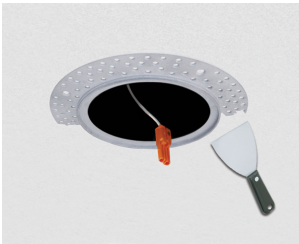

3" Round Flush Mount Trim Adaptor

For 3" Pex™ Round Trims

Features

- 3" Round extra thin spackle frame for easy mounting.
- Designed to seamlessly flush trims to ceiling.
- Compatible 3" Pex™ Round trims: **ELK3618, ELK3629, ELK3627, ELK3693, ELK3620, ELK3622** Series.
- Compatible 3" Pex™ Canless Koto™ Round trims: **EKCL3618, EKCL3629, EKCL3627, EKCL3693, EKCL3620, EKCL3622** Series.

Technical Details

Construction: Extra thin spackle frame.

Installation: Easy mudding.

Compatible Trims: Compatible with 3" Pex Trims.

Lamp: Koto™ LED Module and Canless Koto™ LED Module

Dimensions

Product Numbers

Item	Description
EL3FMR	3" Round Flush Mount Trim Adapter

Compatible Products

For use with 3" Pex™ Round Flush Mount Trim Adaptor

Koto™ LED Module

Koto™ LED Module
ELK07 - ELK09

PRODUCT NUMBER BUILDER			
Koto™ LED Module	Lumens	Color Temperature	Beam Angle
ELK			
07	750 lm	27 2700K	(blank) 38° lens (Standard)
09	950 lm	30 3000K	-S 18° lens
		35 3500K	-N 25° lens
		40 4000K	-W 60° lens
		SD Sunset Dimming (ELK09 Only)	