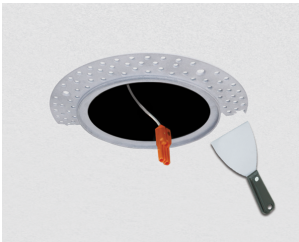

# 3" Round Flush Mount Trim Adaptor

For 3" Pex™ Round Trims

## Features

- 3" Round extra thin spackle frame for easy mounting.
- Designed to seamlessly flush trims to ceiling.
- Compatible 3" Pex™ Round trims: **ELK3618, ELK3629, ELK3627, ELK3693, ELK3620, ELK3622** Series.
- Compatible 3" Pex™ Canless Koto™ Round trims: **EKCL3618, EKCL3629, EKCL3627, EKCL3693, EKCL3620, EKCL3622** Series.

## Technical Details

**Construction:** Extra thin spackle frame.

**Installation:** Easy mudding.

**Compatible Trims:** Compatible with 3" Pex Trims.

**Lamp:** Koto™ LED Module and Canless Koto™ LED Module

## Product Numbers

Item	Description
EL3FMR	3" Round Flush Mount Trim Adapter