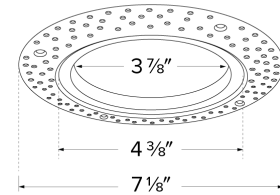

## Features

- 3" Round extra thin spackle frame for easy mounting.
- Designed to seamlessly flush trims to ceiling.
- Compatible 3" Pex™ Round trims: **ELK3618, ELK3629, ELK3627, ELK3693, ELK3620, ELK3622** Series.
- Compatible 3" Pex™ Canless Koto™ Round trims: **EKCL3618, EKCL3629, EKCL3627, EKCL3693, EKCL3620, EKCL3622** Series.

## Dimensions