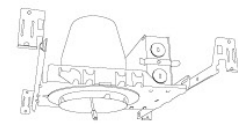

3" Standard ICA Housing
750 lm (10.5W) w/ELK19 Series Module
950 lm (10.5W) w/ELK21 Series Module
New Construction

CAT NO.	SPECIFICATIONS
E3LK65ICA	120V - Triac/ELV
E3LK65ICA-EM1	Emergency Battery Back-Up
E3LK66ICAD	120/277V - 0-10V/Triac/ELV
E3LK66ICAD-EM1	Emergency Battery Back-Up