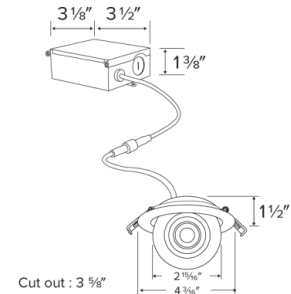

# 3" Round Adjustable Eyeball Downlight with 5-CCT Switch

The innovative 3" Floating Eyeball offers 360° rotation and a 90° tilt range for added versatility

## Dimensions