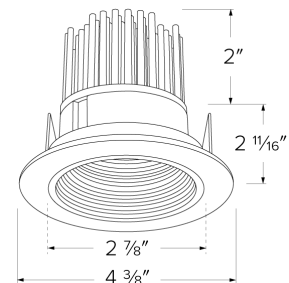

LED Technology:

- Extremely accurate Color Rendering Index of 93+.
- Efficacy of 97 lumens per watt.
- Lumen Maintenance of 50,000 hours L70 Life based on LM80 standardized test results.
- Superior Thermal Management by utilizing ELCO Red heat sink.
- Instant On to Full Brightness technology.
- No LED pixilation.

Sunset: Sunset color temperature is our dim-to-warm LED technology that allows the color temperature to become warmer as the product is dimmed. Our SUNSET items start at 3000K and go as low as 1800K when dimmed. For Sunset dim technology be sure to order an item with "Sunset" in the Color Temperature (CCT) attribute.

Listings: cUL Listed for Wet Location. RoHS Compliant.