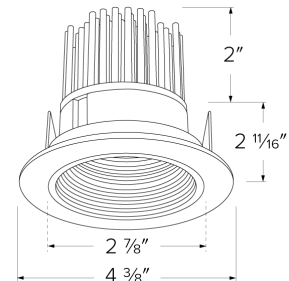

LED Technology:

- Extremely accurate Color Rendering Index of 93+.
- Efficacy of 97 lumens per watt.
- Lumen Maintenance of 50,000 hours L70 Life based on LM80 standardized test results.
- Superior Thermal Management by utilizing ELCO Red heat sink.
- Instant On to Full Brightness technology.
- No LED pixilation.

Sunset: Sunset color temperature is our dim-to-warm LED technology that allows the color temperature to become warmer as the product is dimmed. Our SUNSET items start at 3000K and go as low as 1800K when dimmed. For Sunset dim technology be sure to order an item with "Sunset" in the Color Temperature (CCT) attribute.

Listings: cUL Listed for Wet Location. RoHS Compliant.