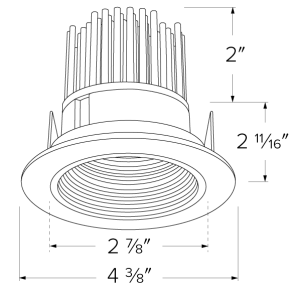

LED Technology:

- Extremely accurate Color Rendering Index of 93+.
- Efficacy of 97 lumens per watt.
- Lumen Maintenance of 50,000 hours L70 Life based on LM80 standardized test results.
- Superior Thermal Management by utilizing ELCO Red heat sink.
- Instant On to Full Brightness technology.
- No LED pixilation.

Sunset: Sunset color temperature is our dim-to-warm LED technology that allows the color temperature to become warmer as the product is dimmed. Our SUNSET items start at 3000K and go as low as 1800K when dimmed. For Sunset dim technology be sure to order an item with "Sunset" in the Color Temperature (CCT) attribute.

Listings: cUL Listed for Wet Location. RoHS Compliant.