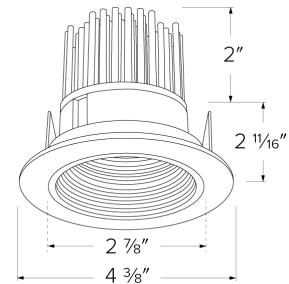

LED Technology:

- Extremely accurate Color Rendering Index of 93+.
- Efficacy of 97 lumens per watt.
- Lumen Maintenance of 50,000 hours L70 Life based on LM80 standardized test results.
- Superior Thermal Management by utilizing ELCO Red heat sink.
- Instant On to Full Brightness technology.
- No LED pixilation.

Sunset: Sunset color temperature is our dim-to-warm LED technology that allows the color temperature to become warmer as the product is dimmed. Our SUNSET items start at 3000K and go as low as 1800K when dimmed. For Sunset dim technology be sure to order an item with "Sunset" in the Color Temperature (CCT) attribute.

Listings: cUL Listed for Wet Location. RoHS Compliant.