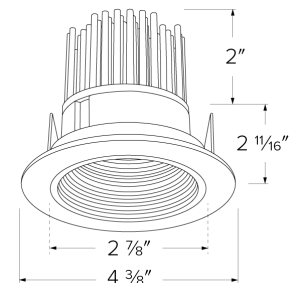

LED Technology:

- Extremely accurate Color Rendering Index of 93+.
- Efficacy of 97 lumens per watt.
- Lumen Maintenance of 50,000 hours L70 Life based on LM80 standardized test results.
- Superior Thermal Management by utilizing ELCO Red heat sink.
- Instant On to Full Brightness technology.
- No LED pixilation.

Sunset: Sunset color temperature is our dim-to-warm LED technology that allows the color temperature to become warmer as the product is dimmed. Our SUNSET items start at 3000K and go as low as 1800K when dimmed. For Sunset dim technology be sure to order an item with "Sunset" in the Color Temperature (CCT) attribute.

Listings: cUL Listed for Wet Location. RoHS Compliant.