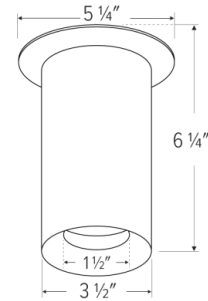

Dimensions

Product Numbers

Item	Finish
EKS36SFW	All White
EKS36SFB	All Black
EKS36SFS	Silver