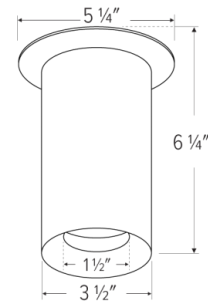

Dimensions

Product Numbers

Item	Finish
EKS36SFW	All White
EKS36SFB	All Black
EKS36SFS	Silver