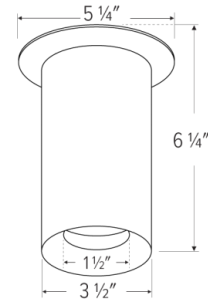

Dimensions

Product Numbers

Item	Finish
EKS36SFW	All White
EKS36SFB	All Black
EKS36SFS	Silver