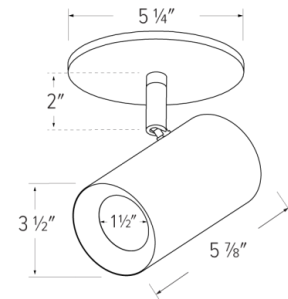

Dimensions

Product Numbers

Item	Finish
EKS36MPW	All White
EKS36MPB	All Black
EKS36MPS	Silver