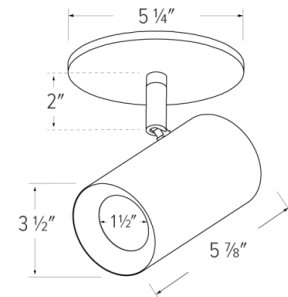

Dimensions

Dimensions with Stem

10CT5 4000K/1040 lm/12.5W **10CT5** 5000K/1032 lm/12.5W

1124 2400K/730 lm/12.5W **1127** 2700K/1068 lm/12.5W **1130** 3000K/1112 lm/12.5 **1135** 3500K/1156 lm/12.5W
1140 4000K/1202 lm/12.5W **11SD** Sunset/1050 lm/12.5W **11HC** Human Centric/1050 lm/12.5W