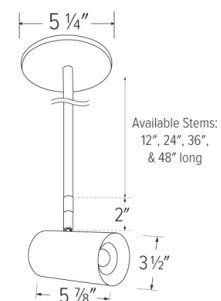

Dimensions

Dimensions with Stem

10CT5 4000K/1040 lm/12.5W **10CT5** 5000K/1032 lm/12.5W

1124 2400K/730 lm/12.5W **1127** 2700K/1068 lm/12.5W **1130** 3000K/1112 lm/12.5 **1135** 3500K/1156 lm/12.5W
1140 4000K/1202 lm/12.5W **11SD** Sunset/1050 lm/12.5W **11HC** Human Centric/1050 lm/12.5W