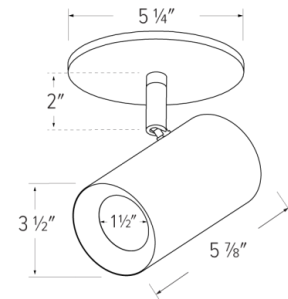

Dimensions

Dimensions with Stem

10CT5 4000K/1040 lm/12.5W **10CT5** 5000K/1032 lm/12.5W

1124 2400K/730 lm/12.5W **1127** 2700K/1068 lm/12.5W **1130** 3000K/1112 lm/12.5 **1135** 3500K/1156 lm/12.5W
1140 4000K/1202 lm/12.5W **11SD** Sunset/1050 lm/12.5W **11HC** Human Centric/1050 lm/12.5W