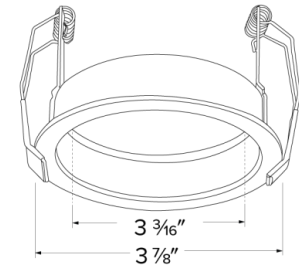

Dimensions

Product Numbers

Item	Finish
EL3WCRW	All White
EL3WCRB	All Black

Product Number Builder Example: EL3WCRW

3" Knife Edge Wood Ceiling Trim

Color Finish

EL3WCR

- **W** All White
- **B** All Black