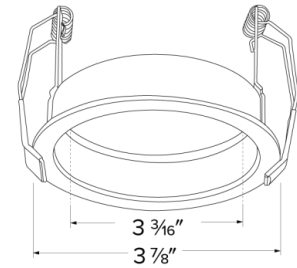

Dimensions

Product Numbers

Item	Finish
EL3WCRW	All White
EL3WCRB	All Black

Product Number Builder Example: EL3WCRW

3" Canless Knife Edge Wood Ceiling Trim

Color Finish

EL3WCR

- **W** All White
- **B** All Black