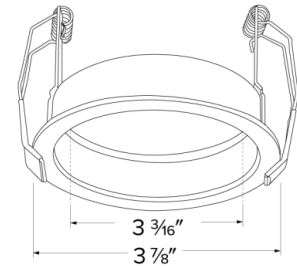

Dimensions

Product Numbers

Item	Finish
EL3WCRW	All White
EL3WCRB	All Black

Product Number Builder Example: EL3WCRW

3" Knife Edge Wood Ceiling Trim

Color Finish

EL3WCR

- **W** All White
- **B** All Black