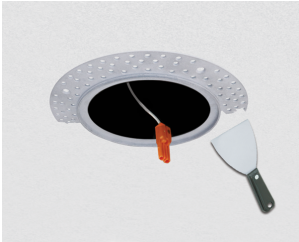

# 3" Canless Round Flush Mount Trim Adaptor

For 3" Pex™ Round Trims

## Features

- 3" Round extra thin spackle frame for easy mounting.
- Designed to seamlessly flush trims to ceiling.
- Compatible 3" Pex™ Round trims: **ELK3618, ELK3629, ELK3627, ELK3693, ELK3620, ELK3622** Series.
- Compatible 3" Pex™ Canless Koto™ Round trims: **EKCL3618, EKCL3629, EKCL3627, EKCL3693, EKCL3620, EKCL3622** Series.

## Technical Details

**Construction:** Extra thin spackle frame.

**Installation:** Easy mudding.

**Compatible Trims:** Compatible with 3" Pex Trims.

**Lamp:** Koto™ LED Module and Canless Koto™ LED Module

## Product Numbers

Item	Description
EL3FMR	3" Canless Round Flush Mount Trim Adapter