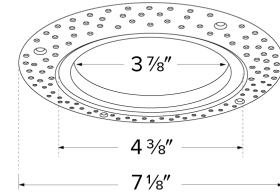

## Features

- 3" Round extra thin spackle frame for easy mounting.
- Designed to seamlessly flush trims to ceiling.
- Compatible 3" Pex™ Round trims: **ELK3618, ELK3629, ELK3627, ELK3693, ELK3620, ELK3622** Series.
- Compatible 3" Pex™ Canless Koto™ Round trims: **EKCL3618, EKCL3629, EKCL3627, EKCL3693, EKCL3620, EKCL3622** Series.

## Dimensions