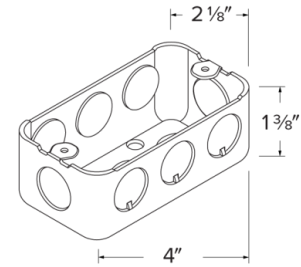

2"x4" Junction Box

Features

- Durable galvanized steel corrosion resistant
- Designed to enclosed electrical wire connections
- (11) 7/8" knockouts in total
- UL listed
- **ELJ242CVR** 2"x4" Junction Box Cover (Sold separately)

Options

ELJ242 - Dimensions

ELJ242CVR - Dimensions

Product Number

Item	Description
ELJ242CVR	Junction Box Cover - 4 1/4" L x 1 3/8" W