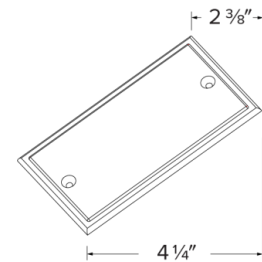

2"x4" Junction Box

Features

- Durable galvanized steel corrosion resistant
- Designed to enclosed electrical wire connections
- (11) 7/8" knockouts in total
- UL listed
- **ELJ242CVR** 2"x4" Junction Box Cover (Sold separately)

Options

ELJ242 - Dimensions

ELJ242CVR - Dimensions

Product Number

Item	Description
ELJ242CVR	Junction Box Cover - 4 1/4" L x 1 3/8" W