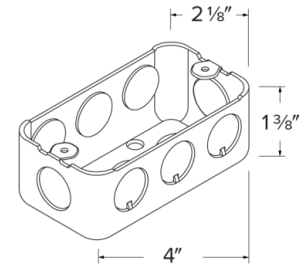

2"x4" Junction Box

Features

- Durable galvanized steel corrosion resistant
- Designed to enclosed electrical wire connections
- (11) 7/8" knockouts in total
- UL listed
- **ELJ242CVR** 2"x4" Junction Box Cover (Sold separately)

Options

ELJ242 - Dimensions

ELJ242CVR - Dimensions

Product Number

Item	Description
ELJ242CVR	Junction Box Cover - 4 1/4" L x 1 3/8" W