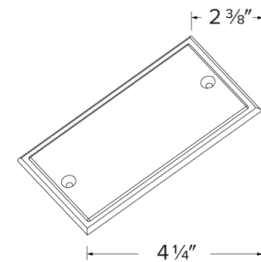

2"x4" Junction Box

Features

- Durable galvanized steel corrosion resistant
- Designed to enclosed electrical wire connections
- (11) 7/8" knockouts in total
- UL listed
- **ELJ242CVR** 2"x4" Junction Box Cover (Sold separately)

Options

ELJ242 - Dimensions

ELJ242CVR - Dimensions

Product Number

Item	Description
ELJ242CVR	Junction Box Cover - 4 1/4" L x 1 3/8" W