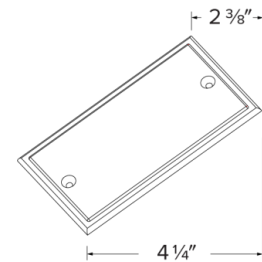

2"x4" Junction Box

Features

- Durable galvanized steel corrosion resistant
- Designed to enclosed electrical wire connections
- (11) 7/8" knockouts in total
- UL listed
- **ELJ242CVR** 2"x4" Junction Box Cover (Sold separately)

Options

ELJ242 - Dimensions

ELJ242CVR - Dimensions

Product Number

Item	Description
ELJ242	Junction Box - 4" L x 2 1/8" W x 1 3/8" H