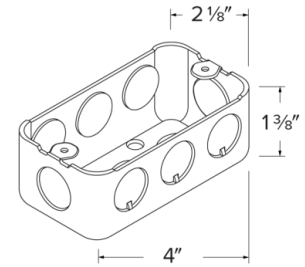

2"x4" Junction Box

Features

- Durable galvanized steel corrosion resistant
- Designed to enclosed electrical wire connections
- (11) 7/8" knockouts in total
- UL listed
- **ELJ242CVR** 2"x4" Junction Box Cover (Sold separately)

Options

ELJ242 - Dimensions

ELJ242CVR - Dimensions

Product Number

Item	Description
ELJ242	Junction Box - 4" L x 2 1/8" W x 1 3/8" H