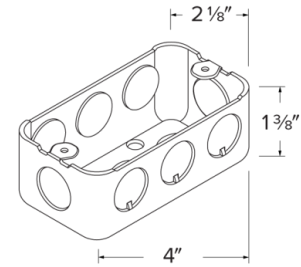

2"x4" Junction Box

Features

- Durable galvanized steel corrosion resistant
- Designed to enclosed electrical wire connections
- (11) 7/8" knockouts in total
- UL listed
- **ELJ242CVR** 2"x4" Junction Box Cover (Sold separately)

Options

ELJ242 - Dimensions

ELJ242CVR - Dimensions

Product Number

Item	Description
ELJ242	Junction Box - 4" L x 2 1/8" W x 1 3/8" H