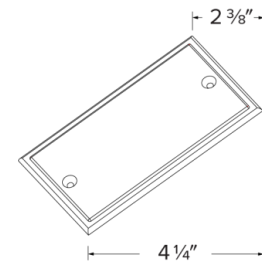

2"x4" Junction Box

Features

- Durable galvanized steel corrosion resistant
- Designed to enclosed electrical wire connections
- (11) 7/8" knockouts in total
- UL listed
- **ELJ242CVR** 2"x4" Junction Box Cover (Sold separately)

Options

ELJ242 - Dimensions

ELJ242CVR - Dimensions

Product Number

Item	Description
ELJ242	Junction Box - 4" L x 2 1/8" W x 1 3/8" H