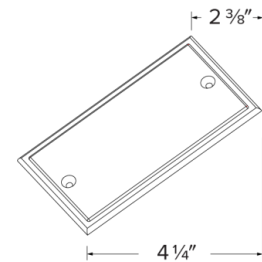

2"x4" Junction Box

Features

- Durable galvanized steel corrosion resistant
- Designed to enclosed electrical wire connections
- (11) 7/8" knockouts in total
- UL listed
- **ELJ242CVR** 2"x4" Junction Box Cover (Sold separately)

Options

ELJ242 - Dimensions

ELJ242CVR - Dimensions

Product Numbers

Item	Description
ELJ242	Junction Box - 4" L x 2 1/8" W x 1 3/8" H

Item	Description
------	-------------

ELJ242CVR	Junction Box Cover - 4 1/4" L x 1 3/8" W
-----------	--