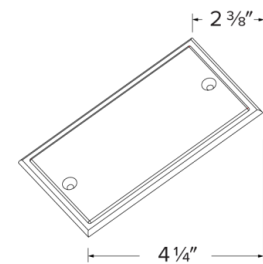

## Features

- Durable galvanized steel corrosion resistant
- Designed to enclosed electrical wire connections
- (11) 7/8" knockouts in total
- UL listed
- **ELJ242CVR** 2"x4" Junction Box Cover (Sold separately)

## ELJ242 - Dimensions

## Product Numbers

Item	Description
ELJ242	Junction Box - 4" L x 2 1/8" W x 1 3/8" H

Item	Description
------	-------------

ELJ242CVR	Junction Box Cover - 4 1/4" L x 1 3/8" W
-----------	--