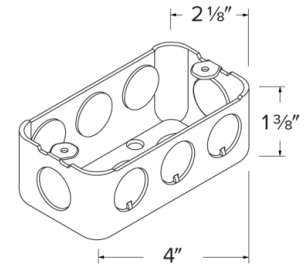

2"x4" Junction Box

Features

- Durable galvanized steel corrosion resistant
- Designed to enclosed electrical wire connections
- (11) 7/8" knockouts in total
- UL listed
- **ELJ242CVR** 2"x4" Junction Box Cover (Sold separately)

Options

ELJ242 - Dimensions

ELJ242CVR - Dimensions

Product Numbers

Item	Description
ELJ242	Junction Box - 4" L x 2 1/8" W x 1 3/8" H

Item	Description
------	-------------

ELJ242CVR	Junction Box Cover - 4 1/4" L x 1 3/8" W
-----------	--