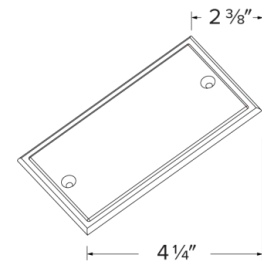

## Features

- Durable galvanized steel corrosion resistant
- Designed to enclosed electrical wire connections
- (11) 7/8" knockouts in total
- UL listed
- **ELJ242CVR** 2"x4" Junction Box Cover (Sold separately)

## Product Numbers

Item	Description
ELJ242	Junction Box - 4" L x 2 1/8" W x 1 3/8" H

Item	Description
------	-------------

ELJ242CVR	Junction Box Cover - 4 1/4" L x 1 3/8" W
-----------	--