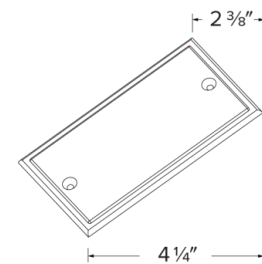

## Features

- Durable galvanized steel corrosion resistant
- Designed to enclosed electrical wire connections
- (11) 7/8" knockouts in total
- UL listed
- **ELJ242CVR** 2"x4" Junction Box Cover (Sold separately)

## ELJ242 - Dimensions

## Product Numbers

Item	Description
ELJ242	Junction Box - 4" L x 2 1/8" W x 1 3/8" H

Item	Description
------	-------------

ELJ242CVR	Junction Box Cover - 4 1/4" L x 1 3/8" W
-----------	--