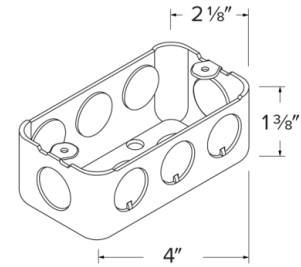

Options

ELJ242 - Dimensions