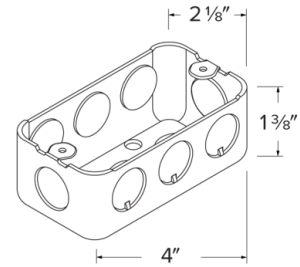

Options

ELJ242 - Dimensions