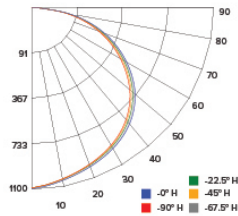

Specifications

Wattage	40W
Lumens	4000 lm
Voltage	120V
Color Temp.	2700K, 3000K, 3500K, 4000K, 5000K
Dimmable	Triac/ELV
Lamp Type	LED
CRI	90+
Damp Location	Listed

Dimensions

Technical Details

Optics: Frosted polycarbonate diffuses light evenly throughout while reducing glare with LED technology.

24" x 48" Sky Panel™

PHOTOMETRIC REPORT

Product #: ELSP2448CT5 @2700K
 Wattage / Lumens: 39W / 3214.1 lm
 Luminaire LPW: 82.4 lm/W

CANDLE POWER SUMMARY

Degress Vertical	0°
0	1054
5	1054
15	1035
25	991
35	922
45	820
55	677
65	493
75	283
85	77
90	4

ILLUMINANCE AT A DISTANCE

Distance to Target Plane	Center Beam Footcandles	Beam Diameter
4'	65.9	12.1'
6'	29.3	18.1'
8'	16.5	24.1'
10'	10.5	30.2'

ZONAL LUMEN SUMMARY

Zone	Lumens	%Luminaire
0-30°	830.3	25.8
0-40°	1,373.7	42.7
0-60°	2,483.5	77.3
0-90°	3,212.8	100

PHOTOMETRIC REPORT

Product #: ELSP2448CT5 (@3000K)
 Wattage / Lumens: 39W / 3342.7 lm
 Luminaire LPW: 85.7 lm/W

CANDLE POWER SUMMARY

Degress Vertical	0°
0	1097
5	1096
15	1076
25	1031
35	959
45	852
55	704
65	513
75	294
85	80
90	5