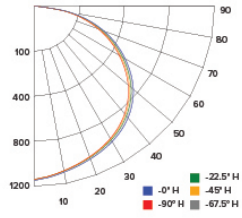

PHOTOMETRIC REPORT

Product #: ELSP2448CT5 (@3500K)
 Wattage / Lumens: 39W / 3476.4 lm
 Luminaire LPW: 89.1 lm/W

CANDLE POWER SUMMARY

Degress Vertical	0°
0	1139
5	1138
15	1117
25	1071
35	996
45	885
55	731
65	533
75	306
85	83
90	5

ILLUMINANCE AT A DISTANCE

Distance to Target Plane	Center Beam Footcandles	Beam Diameter
4'	71.2	12.1'
6'	31.6	18.1'
8'	17.8	24.1'
10'	11.4	30.2'

ZONAL LUMEN SUMMARY

Zone	Lumens	%Luminaire
0-30°	896.7	25.8
0-40°	1,483.6	42.7
0-60°	2,682.2	77.3
0-90°	3,469.8	100

Photometric Report

24" x 48" Sky Panel™

PHOTOMETRIC REPORT

Product #: ELSP2448CT5 (@4000K)
 Wattage / Lumens: 39W / 3615.4 lm
 Luminaire LPW: 92.7 lm/W

CANDLE POWER SUMMARY

Degree Vertical	0°
0	1181
5	1181
15	1159
25	1110
35	1033
45	918
55	758
65	552
75	317
85	86
90	5