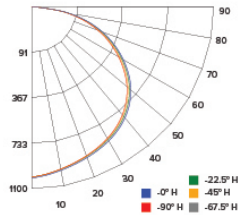

Specifications

Wattage	40W
Lumens	4000 lm
Voltage	120V
Color Temp.	2700K, 3000K, 3500K, 4000K, 5000K
Dimmable	Triac/ELV
Lamp Type	LED
CRI	90+
Damp Location	Listed

Dimensions

Technical Details

Optics: Frosted polycarbonate diffuses light evenly throughout while reducing glare with LED technology.

Product Number Builder Example: **ELSP2448CT5W**

24"x48" Sky Panel™

Color Temperature

Finish

ELSP2448

CT5 2700K - 5000K

W All White

Photometric Report

24" x 48" Sky Panel™

PHOTOMETRIC REPORT

Product #: ELSP2448CT5 @2700K
 Wattage / Lumens: 39W / 3214.1 lm
 Luminaire LPW: 82.4 lm/W

CANDLE POWER SUMMARY

Degress Vertical	0°
0	1054
5	1054
15	1035
25	991
35	922
45	820
55	677
65	493
75	283
85	77
90	4