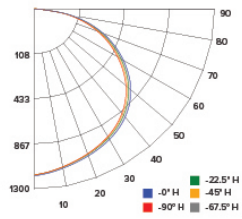

PHOTOMETRIC REPORT

Product #: ELSP2448CT5 (@3500K)
 Wattage / Lumens: 39W / 3476.4 lm
 Luminaire LPW: 89.1 lm/W

CANDLE POWER SUMMARY

Degress Vertical	0°
0	1139
5	1138
15	1117
25	1071
35	996
45	885
55	731
65	533
75	306
85	83
90	5

Photometric Report

24" x 48" Sky Panel™

PHOTOMETRIC REPORT

Product #: ELSP2448CT5 (@4000K)
 Wattage / Lumens: 39W / 3615.4 lm
 Luminaire LPW: 92.7 lm/W

CANDLE POWER SUMMARY

Degree Vertical	0°
0	1181
5	1181
15	1159
25	1110
35	1033
45	918
55	758
65	552
75	317
85	86
90	5

ILLUMINANCE AT A DISTANCE

Distance to Target Plane	Center Beam Footcandles	Beam Diameter
4'	73.8	12.1'
6'	32.8	18.1'
8'	18.5	24.1'
10'	11.8	30.2'

ZONAL LUMEN SUMMARY

Zone	Lumens	%Luminaire
0-30°	929.9	25.8
0-40°	1,538.5	42.7
0-60°	2,781.5	77.3
0-90°	3,598.3	100

PHOTOMETRIC REPORT

Product #: ELSP2448CT5 (@5000K)
 Wattage / Lumens: 39W / 3760.1 lm
 Luminaire LPW: 96.4 lm/W

CANDLE POWER SUMMARY

Degree Vertical	0°
0	1223
5	1223
15	1200
25	1150
35	1070
45	951
55	785
65	572
75	328
85	89
90	5