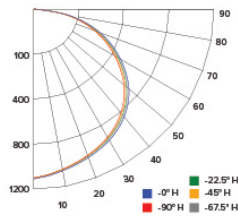

PHOTOMETRIC REPORT

Product #: ELSP2448CT5 (@3000K)
 Wattage / Lumens: 39W / 3342.7 lm
 Luminaire LPW: 85.7 lm/W

CANDLE POWER SUMMARY

Degress Vertical	0°
0	1097
5	1096
15	1076
25	1031
35	959
45	852
55	704
65	513
75	294
85	80
90	5

ILLUMINANCE AT A DISTANCE

Distance to Target Plane	Center Beam Footcandles	Beam Diameter
4'	68.5	12.1'
6'	30.5	18.1'
8'	17.1	24.1'
10'	11.0	30.2'

ZONAL LUMEN SUMMARY

Zone	Lumens	%Luminaire
0-30°	863.5	25.8
0-40°	1,428.6	42.7
0-60°	2,582.9	77.3
0-90°	3,341.3	100

PHOTOMETRIC REPORT

Product #: ELSP2448CT5 (@3500K)
 Wattage / Lumens: 39W / 3476.4 lm
 Luminaire LPW: 89.1 lm/W

CANDLE POWER SUMMARY

Degress Vertical	0°
0	1139
5	1138
15	1117
25	1071
35	996
45	885
55	731
65	533
75	306
85	83
90	5