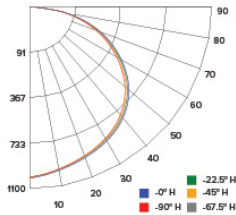

Specifications

Wattage	40W
Lumens	4000 lm
Voltage	120V
Color Temp.	2700K, 3000K, 3500K, 4000K, 5000K
Dimmable	Triac/ELV
Lamp Type	LED
CRI	90+
Damp Location	Listed

Dimensions

Technical Details

Optics: Frosted polycarbonate diffuses light evenly throughout while reducing glare with LED technology.

Product Number Builder Example: **ELSP2448CT5W**

24"x48" Sky Panel™

Color Temperature

Finish

ELSP2448

CT5 2700K - 5000K

W All White

Photometric Report

24" x 48" Sky Panel™

PHOTOMETRIC REPORT

Product #: ELSP2448CT5 @2700K
 Wattage / Lumens: 39W / 3214.1 lm
 Luminaire LPW: 82.4 lm/W

CANDLE POWER SUMMARY

Degress Vertical	0°
0	1054
5	1054
15	1035
25	991
35	922
45	820
55	677
65	493
75	283
85	77
90	4