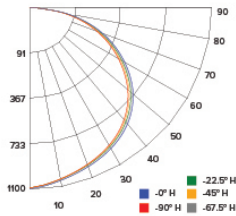

24" x 48" Sky Panel™

PHOTOMETRIC REPORT

Product #: ELSP2448CT5 @2700K
 Wattage / Lumens: 39W / 3214.1 lm
 Luminaire LPW: 82.4 lm/W

CANDLE POWER SUMMARY

Degress Vertical	0°
0	1054
5	1054
15	1035
25	991
35	922
45	820
55	677
65	493
75	283
85	77
90	4

ILLUMINANCE AT A DISTANCE

Distance to Target Plane	Center Beam Footcandles	Beam Diameter
4'	65.9	12.1'
6'	29.3	18.1'
8'	16.5	24.1'
10'	10.5	30.2'

ZONAL LUMEN SUMMARY

Zone	Lumens	%Luminaire
0-30°	830.3	25.8
0-40°	1,373.7	42.7
0-60°	2,483.5	77.3
0-90°	3,212.8	100

PHOTOMETRIC REPORT

Product #: ELSP2448CT5 (@3000K)
 Wattage / Lumens: 39W / 3342.7 lm
 Luminaire LPW: 85.7 lm/W

CANDLE POWER SUMMARY

Degress Vertical	0°
0	1097
5	1096
15	1076
25	1031
35	959
45	852
55	704
65	513
75	294
85	80
90	5