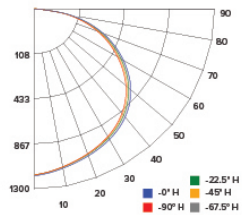

PHOTOMETRIC REPORT

Product #: ELSP2448CT5 (@3500K)
 Wattage / Lumens: 39W / 3476.4 lm
 Luminaire LPW: 89.1 lm/W

CANDLE POWER SUMMARY

Degress Vertical	0°
0	1139
5	1138
15	1117
25	1071
35	996
45	885
55	731
65	533
75	306
85	83
90	5

Photometric Report

24" x 48" Sky Panel™

PHOTOMETRIC REPORT

Product #: ELSP2448CT5 (@4000K)
 Wattage / Lumens: 39W / 3615.4 lm
 Luminaire LPW: 92.7 lm/W

CANDLE POWER SUMMARY

Degree Vertical	0°
0	1181
5	1181
15	1159
25	1110
35	1033
45	918
55	758
65	552
75	317
85	86
90	5

ILLUMINANCE AT A DISTANCE

Distance to Target Plane	Center Beam Footcandles	Beam Diameter
4'	73.8	12.1'
6'	32.8	18.1'
8'	18.5	24.1'
10'	11.8	30.2'

ZONAL LUMEN SUMMARY

Zone	Lumens	%Luminaire
0-30°	929.9	25.8
0-40°	1,538.5	42.7
0-60°	2,781.5	77.3
0-90°	3,598.3	100

PHOTOMETRIC REPORT

Product #: ELSP2448CT5 (@5000K)
 Wattage / Lumens: 39W / 3760.1 lm
 Luminaire LPW: 96.4 lm/W

CANDLE POWER SUMMARY

Degree Vertical	0°
0	1223
5	1223
15	1200
25	1150
35	1070
45	951
55	785
65	572
75	328
85	89
90	5