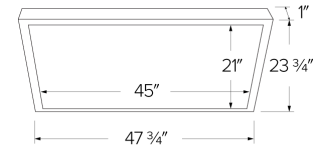

Dimensions