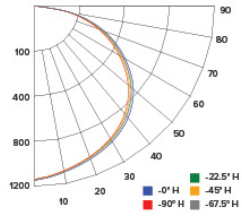

PHOTOMETRIC REPORT

Product #: ELSP2448CT5 (@3500K)
 Wattage / Lumens: 39W / 3476.4 lm
 Luminaire LPW: 89.1 lm/W

CANDLE POWER SUMMARY

Degress Vertical	0°
0	1139
5	1138
15	1117
25	1071
35	996
45	885
55	731
65	533
75	306
85	83
90	5

ILLUMINANCE AT A DISTANCE

Distance to Target Plane	Center Beam Footcandles	Beam Diameter
4'	71.2	12.1'
6'	31.6	18.1'
8'	17.8	24.1'
10'	11.4	30.2'

ZONAL LUMEN SUMMARY

Zone	Lumens	%Luminaire
0-30°	896.7	25.8
0-40°	1,483.6	42.7
0-60°	2,682.2	77.3
0-90°	3,469.8	100

Photometric Report

24" x 48" Sky Panel™

PHOTOMETRIC REPORT

Product #: ELSP2448CT5 (@4000K)
 Wattage / Lumens: 39W / 3615.4 lm
 Luminaire LPW: 92.7 lm/W

CANDLE POWER SUMMARY

Degree Vertical	0°
0	1181
5	1181
15	1159
25	1110
35	1033
45	918
55	758
65	552
75	317
85	86
90	5