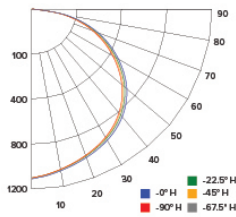

PHOTOMETRIC REPORT

Product #: ELSP2448CT5 (@3000K)
 Wattage / Lumens: 39W / 3342.7 lm
 Luminaire LPW: 85.7 lm/W

CANDLE POWER SUMMARY

Degress Vertical	0°
0	1097
5	1096
15	1076
25	1031
35	959
45	852
55	704
65	513
75	294
85	80
90	5

ILLUMINANCE AT A DISTANCE

Distance to Target Plane	Center Beam Footcandles	Beam Diameter
4'	68.5	12.1'
6'	30.5	18.1'
8'	17.1	24.1'
10'	11.0	30.2'

ZONAL LUMEN SUMMARY

Zone	Lumens	%Luminaire
0-30°	863.5	25.8
0-40°	1,428.6	42.7
0-60°	2,582.9	77.3
0-90°	3,341.3	100

PHOTOMETRIC REPORT

Product #: ELSP2448CT5 (@3500K)
 Wattage / Lumens: 39W / 3476.4 lm
 Luminaire LPW: 89.1 lm/W

CANDLE POWER SUMMARY

Degress Vertical	0°
0	1139
5	1138
15	1117
25	1071
35	996
45	885
55	731
65	533
75	306
85	83
90	5