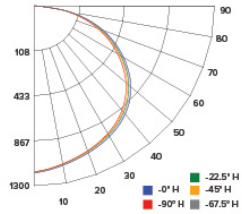

PHOTOMETRIC REPORT

Product #: ELSP2448CT5 (@3500K)
 Wattage / Lumens: 39W / 3476.4 lm
 Luminaire LPW: 89.1 lm/W

CANDLE POWER SUMMARY

Degress Vertical	0°
0	1139
5	1138
15	1117
25	1071
35	996
45	885
55	731
65	533
75	306
85	83
90	5

Photometric Report

24" x 48" Sky Panel™

PHOTOMETRIC REPORT

Product #: ELSP2448CT5 (@4000K)
 Wattage / Lumens: 39W / 3615.4 lm
 Luminaire LPW: 92.7 lm/W

CANDLE POWER SUMMARY

Degree Vertical	0°
0	1181
5	1181
15	1159
25	1110
35	1033
45	918
55	758
65	552
75	317
85	86
90	5

ILLUMINANCE AT A DISTANCE

Distance to Target Plane	Center Beam Footcandles	Beam Diameter
4'	73.8	12.1'
6'	32.8	18.1'
8'	18.5	24.1'
10'	11.8	30.2'

ZONAL LUMEN SUMMARY

Zone	Lumens	%Luminaire
0-30°	929.9	25.8
0-40°	1,538.5	42.7
0-60°	2,781.5	77.3
0-90°	3,598.3	100

PHOTOMETRIC REPORT

Product #: ELSP2448CT5 (@5000K)
 Wattage / Lumens: 39W / 3760.1 lm
 Luminaire LPW: 96.4 lm/W

CANDLE POWER SUMMARY

Degree Vertical	0°
0	1223
5	1223
15	1200
25	1150
35	1070
45	951
55	785
65	572
75	328
85	89
90	5