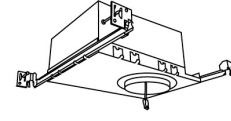

24V DC 4" R-60 Spray Foam Insulation
New Construction Housing

CAT NO.	SPECIFICATIONS
E24V490AJICA	Maximum Adjustability, For use in R60 or Chicago plenum applications