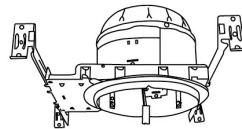

24V DC 6" Shallow ICA Housing
New Construction

CAT NO.	SPECIFICATIONS
E24V760ICA	5 1/2" Height
E24V760ICA-EM5	Battery Backup, 24W MAX.