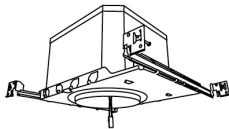

24V DC 2-Hour Shallow Fire Rated 6" ICA
New Construction Housing

CAT NO.	SPECIFICATIONS
E24V75FICAS	6 3/16" Height