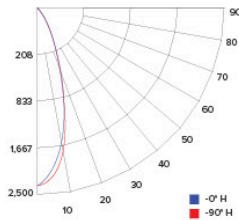

PHOTOMETRIC REPORT

Product #: ELK0830-24 (36°)
Wattage / Lumens: 10W / 901.2 lm
Luminaire LPW: 90.1 lm/W