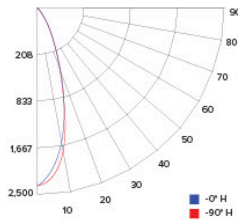

PHOTOMETRIC REPORT

Product #: ELK0830-24 (36°)
Wattage / Lumens: 10W / 901.2 lm
Luminaire LPW: 90.1 lm/W