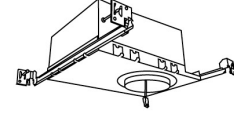

24V DC 4" R-60 Spray Foam Insulation
New Construction Housing

CAT NO.	SPECIFICATIONS
E24V490AJICA	Maximum Adjustability, For use in R60 or Chicago plenum applications