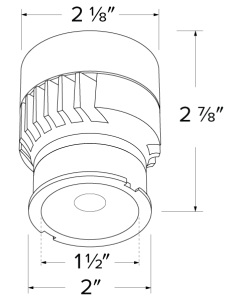

24V DC Koto™ LED Module

Works with 4" Koto™ 24V DC Recessed Housings and Koto™ Trims

Features

- 10W, 800 lm, 24V DC input
- Integrated 24V DC Dimmable Driver for low voltage and PoE applications
- Standard 38° Lens installed, 25° and 60° lens included with each module - Optional Lens: 18° (EP731C)
- Optional: Louver (L45), Linear Lens (L46), Spread Lens (L47), Clear Lens (L48), Frosted Lens (L49), Snoot (L50), Color Shifter (L51), Blue Lens (L52), Pink Lens (L53), Single Asymmetric Lens (L54), Double Asymmetric Lens (L55)
- Works in 2", 3", 4", 5" & 6" ELCO Koto DC housings with Koto™ twist-&-lock trims
- Excellent color rendering 90+ CRI
- Title 24 JA8-2022 Compliant
- Meets Energy Star Requirements
- Covered by U.S. PATENTS and Patents Pending

Specifications

Wattage	10W
Lumens	800 lm
Voltage	24V DC
Color Temp.	2700K - 3000K
Lamp Type	LED
Beam Angle	25°, 38°, 60°
CRI	90

Dimensions

Technical Details

Optics: Frosted polycarbonate module lens diffuses light evenly throughout while reducing glare with LED technology.