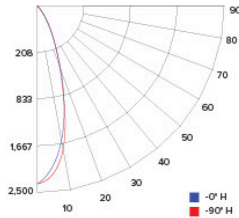

PHOTOMETRIC REPORT

Product #: ELK0830-24 (36°)
Wattage / Lumens: 10W / 901.2 lm
Luminaire LPW: 90.1 lm/W