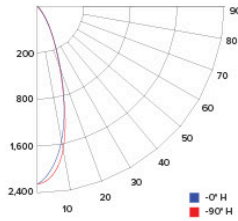

CANDLE POWER SUMMARY

Degree Vertical	0°
0	2329
5	2082
15	1212
25	301
35	61
45	35
55	22
65	12
75	5
85	0
90	0

ILLUMINANCE AT A DISTANCE

Distance to Target Plane	Center Beam Footcandles	Beam Diameter
4'	146	2.4'
6'	64.7	3.5'
8'	36.4	4.7'
10'	23.3	5.9'