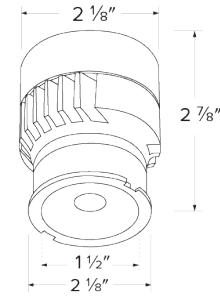

# 24V DC Koto™ LED Module

Works with 4" Koto™ 24V DC Recessed Housings and Koto™ Trims

## Dimension