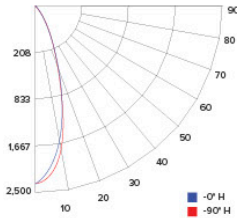

PHOTOMETRIC REPORT

Product #: ELK0830-24 (36°)
Wattage / Lumens: 10W / 901.2 lm
Luminaire LPW: 90.1 lm/W