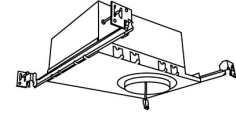

24V DC 4" R-60 Spray Foam Insulation
New Construction Housing

CAT NO.	SPECIFICATIONS
E24V490AJICA	Maximum Adjustability, For use in R60 or Chicago plenum applications