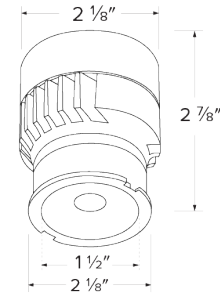

24V DC Koto™ LED Module

Works with 4" Koto™ 24V DC Recessed Housings and Koto™ Trims

Features

- 10W, 800 lm, 24V DC input
- Integrated 24V DC Dimmable Driver for low voltage and PoE applications
- Standard 38° Lens installed, 25° and 60° lens included with each module - Optional Lens: 18° (EP731C)
- Optional: Louver (L45), Linear Lens (L46), Spread Lens (L47), Clear Lens (L48), Frosted Lens (L49), Snoot (L50), Color Shifter (L51), Single Asymmetric Lens (L54), Double Asymmetric Lens (L55)
- Works in 2", 3", 4", 5" & 6" ELCO Koto DC housings with Koto™ twist-&-lock trims
- Excellent color rendering 90+ CRI
- Title 24 JA8-2022 Compliant
- Meets Energy Star Requirements
- Covered by U.S. PATENTS and Patents Pending

Specifications

Wattage	10W
Lumens	800 lm
Voltage	24V DC
Color Temp.	2700K - 3000K
Lamp Type	LED
Beam Angle	25°, 38°, 60°
CRI	90

Dimension

Technical Details

Optics: Frosted polycarbonate module lens diffuses light evenly throughout while reducing glare with LED technology.