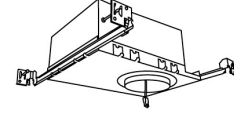

24V DC 4" R-60 Spray Foam Insulation
New Construction Housing

CAT NO.	SPECIFICATIONS
E24V490AJICA	Maximum Adjustability, For use in R60 or Chicago plenum applications