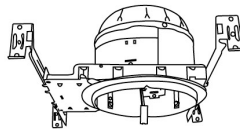

24V DC 6" Shallow ICA Housing
New Construction

CAT NO.	SPECIFICATIONS
E24V760ICA	5 1/2" Height
E24V760ICA-EM5	Battery Backup, 24W MAX.