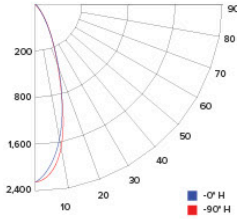

CANDLE POWER SUMMARY

Degree Vertical	0°
0	2329
5	2082
15	1212
25	301
35	61
45	35
55	22
65	12
75	5
85	0
90	0

ILLUMINANCE AT A DISTANCE

Distance to Target Plane	Center Beam Footcandles	Beam Diameter
4'	146	2.4'
6'	64.7	3.5'
8'	36.4	4.7'
10'	23.3	5.9'