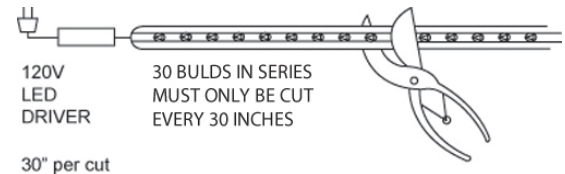

## Features

- One power cord, power connector and end cap are installed on the roll from the factory.
- Each roll includes 4 additional sets of power cords, power connectors, end caps, splice connectors and 50 mounting clips.
- Custom Cut option do not include plug-in or end caps. Accessories are ordered separately.
- Can be cut at 30" increments (every 30 LEDs) only (see Compatible Products).
- Power cord has 120V AC inline driver.
- 150ft per roll (Max run).
- Lamp: (1800) LEDs, 1" spacing.
- Labels: cU.L. listed for indoor and outdoor location.

## Dimensions