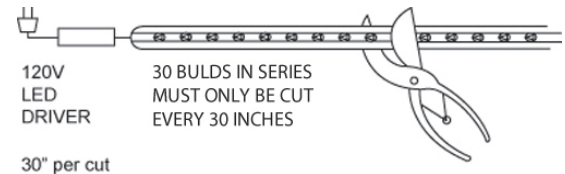

2 Wire LED Duralight™

Features

- One power cord, power connector and end cap are installed on the roll from the factory.
- Each roll includes 4 additional sets of power cords, power connectors, end caps, splice connectors and 50 mounting clips.
- Can be cut at 30" increments (every 30 LEDs) only (see Compatible Products).
- Power cord has 120V AC inline driver.
- 150ft per roll (Max run).
- Lamp: (1800) LEDs, 1" spacing.
- Labels: cU.L. listed for indoor and outdoor location.

Specifications

Wattage	per ft - 0.96W
Voltage	120V
Lamp Type	LED

Options

Warm White

Cool White

Green

Red

Dimensions