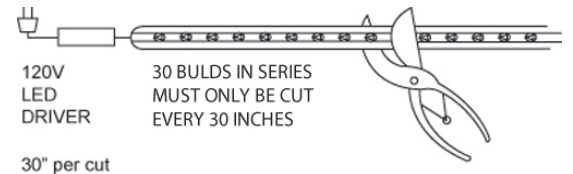

## Features

- One power cord, power connector and end cap are installed on the roll from the factory.
- Each roll includes 4 additional sets of power cords, power connectors, end caps, splice connectors and 50 mounting clips.
- Custom Cut option do not include plug-in or end caps. Accessories are ordered separately.
- Can be cut at 30" increments (every 30 LEDs) only (see Compatible Products).
- Power cord has 120V AC inline driver.
- 150ft per roll (Max run).
- Lamp: (1800) LEDs, 1" spacing.
- Labels: cU.L. listed for indoor and outdoor location.

## Dimensions