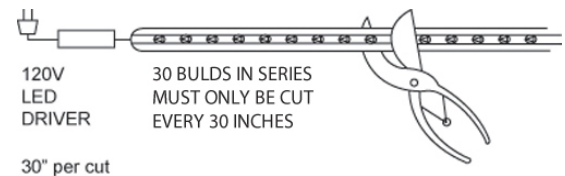

2 Wire LED Duralight™

Features

- One power cord, power connector and end cap are installed on the roll from the factory.
- Each roll includes 4 additional sets of power cords, power connectors, end caps, splice connectors and 50 mounting clips.
- Can be cut at 30" increments (every 30 LEDs) only (see Compatible Products).
- Power cord has 120V AC inline driver.
- 150ft per roll (Max run).
- Lamp: (1800) LEDs, 1" spacing.
- Labels: cU.L. listed for indoor and outdoor location.

Specifications

Wattage	per ft - 0.96W
Voltage	120V
Lamp Type	LED

Options

Warm White

Cool White

Green

Red

Dimensions