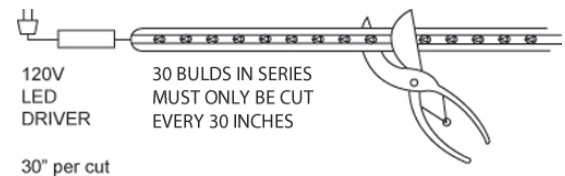

2 Wire LED Duralight™

Features

- One power cord, power connector and end cap are installed on the roll from the factory.
- Each roll includes 4 additional sets of power cords, power connectors, end caps, splice connectors and 50 mounting clips.
- Custom Cut option do not include plug-in or end caps. Accessories are ordered separately.
- Can be cut at 30" increments (every 30 LEDs) only (see Compatible Products).
- Power cord has 120V AC inline driver.
- 150ft per roll (Max run).
- Lamp: (1800) LEDs, 1" spacing.
- Labels: cU.L. listed for indoor and outdoor location.

Specifications

Wattage	per ft - 0.96W
Voltage	120V
Lamp Type	LED

Options

Warm White

Cool White

Green

Red

Dimensions