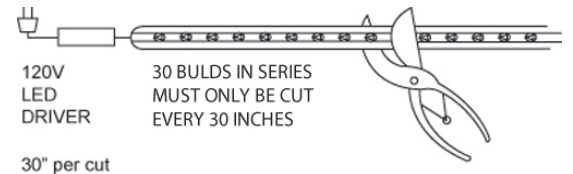

2 Wire LED Duralight™

Features

- One power cord, power connector and end cap are installed on the roll from the factory.
- Each roll includes 4 additional sets of power cords, power connectors, end caps, splice connectors and 50 mounting clips.
- Custom Cut option do not include plug-in or end caps. Accessories are ordered separately.
- Can be cut at 30" increments (every 30 LEDs) only (see Compatible Products).
- Power cord has 120V AC inline driver.
- 150ft per roll (Max run).
- Lamp: (1800) LEDs, 1" spacing.
- Labels: cU.L. listed for indoor and outdoor location.

Specifications

Wattage	per ft - 0.96W
Voltage	120V
Lamp Type	LED

Options

Warm White

Cool White

Green

Red

Dimensions