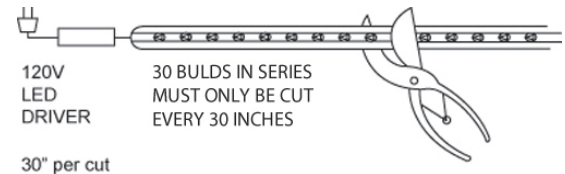

2 Wire LED Duralight™

Features

- One power cord, power connector and end cap are installed on the roll from the factory.
- Each roll includes 4 additional sets of power cords, power connectors, end caps, splice connectors and 50 mounting clips.
- Custom Cut option do not include plug-in or end caps. Accessories are ordered separately.
- Can be cut at 30" increments (every 30 LEDs) only (see Compatible Products).
- Power cord has 120V AC inline driver.
- 150ft per roll (Max run).
- Lamp: (1800) LEDs, 1" spacing.
- Labels: cU.L. listed for indoor and outdoor location.

Specifications

Wattage	per ft - 0.96W
Voltage	120V
Lamp Type	LED

Options

Warm White

Cool White

Green

Red

Dimensions