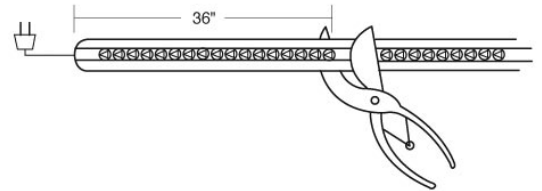

## Features

- 110V/120V Duralight Connectable up to 150 feet.
- One power cord, power connector and end cap are installed on the roll from the factory.
- Each roll includes 5 sets of power cords, power connectors, end caps, splice connectors and 50 mounting clips.
- Can be cut at 36" increments (every 24 bulbs) only (see Compatible Products).
- 150ft per roll (Max run).
- Lamp: (1200) bulbs, 1" spacing.
- Life-span: 30,000 hours.

## Options

Clear

Blue

Green

Red

Frost

## Dimensions