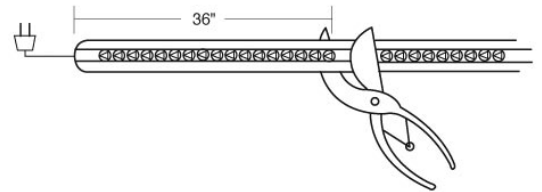

2 Wire 110/120V Duralight™

Features

- 110V/120V Duralight Connectable up to 150 feet.
- One power cord, power connector and end cap are installed on the roll from the factory.
- Each roll includes 5 sets of power cords, power connectors, end caps, splice connectors and 50 mounting clips.
- Can be cut at 36" increments (every 24 bulbs) only (see Compatible Products).
- 150ft per roll (Max run).
- Lamp: (1200) bulbs, 1" spacing.
- Life-span: 30,000 hours.

Specifications

Wattage	per ft - 2.1W
Voltage	120V

Options

Clear

Blue

Green

Red

Dimensions