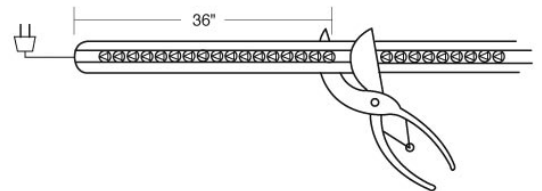

2 Wire 110/120V Duralight™

Features

- 110V/120V Duralight Connectable up to 150 feet.
- One power cord, power connector and end cap are installed on the roll from the factory.
- Each roll includes 5 sets of power cords, power connectors, end caps, splice connectors and 50 mounting clips.
- Can be cut at 36" increments (every 24 bulbs) only (see Compatible Products).
- 150ft per roll (Max run).
- Lamp: (1200) bulbs, 1" spacing.
- Life-span: 30,000 hours.

Specifications

Wattage	per ft - 2.1W
Voltage	120V

Options

Clear

Blue

Green

Red

Frost

Dimensions

Product Number

Item	Watts	Voltage	Finish
EDU2GR	per ft - 2.1W	120V	Green