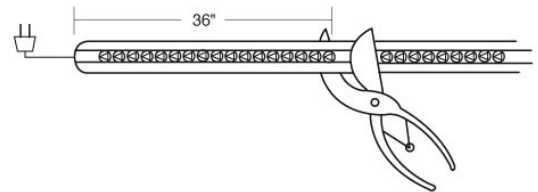

Dimensions

Product Number

Item	Watts	Voltage	Finish
EDU2FR	per ft - 2.1W	120V	Frost