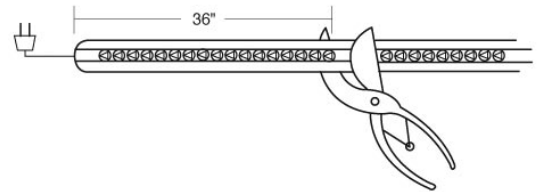

## Features

- 110V/120V Duralight Connectable up to 150 feet.
- One power cord, power connector and end cap are installed on the roll from the factory.
- Each roll includes 5 sets of power cords, power connectors, end caps, splice connectors and 50 mounting clips.
- Can be cut at 36" increments (every 24 bulbs) only (see Compatible Products).
- 150ft per roll (Max run).
- Lamp: (1200) bulbs, 1" spacing.
- Life-span: 30,000 hours.

## Options

Clear

Blue

Green

Red

## Dimensions