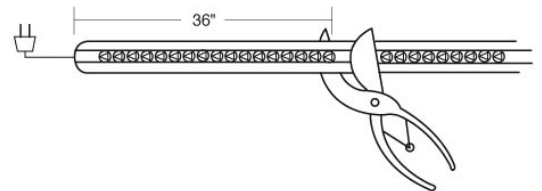

Dimensions

Product Number

Item	Watts	Voltage	Finish
EDU2BL	per ft - 2.1W	120V	Blue