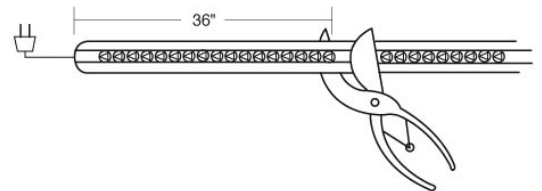

## Features

- 110V/120V Duralight Connectable up to 150 feet.
- One power cord, power connector and end cap are installed on the roll from the factory.
- Each roll includes 5 sets of power cords, power connectors, end caps, splice connectors and 50 mounting clips.
- Can be cut at 36" increments (every 24 bulbs) only (see Compatible Products).
- 150ft per roll (Max run).
- Lamp: (1200) bulbs, 1" spacing.
- Life-span: 30,000 hours.

## Dimensions