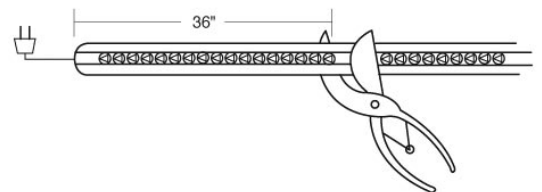

2 Wire 110/120V Duralight™

Features

- 110V/120V Duralight Connectable up to 150 feet.
- One power cord, power connector and end cap are installed on the roll from the factory.
- Each roll includes 5 sets of power cords, power connectors, end caps, splice connectors and 50 mounting clips.
- Can be cut at 36" increments (every 24 bulbs) only (see Compatible Products).
- 150ft per roll (Max run).
- Lamp: (1200) bulbs, 1" spacing.
- Life-span: 30,000 hours.

Specifications

Wattage	per ft - 2.1W
Voltage	120V

Options

Clear

Blue

Green

Red

Dimensions