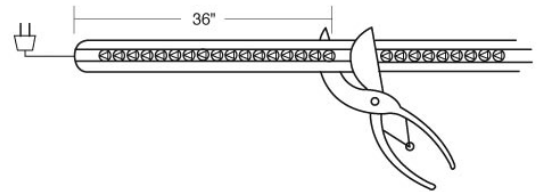

Dimensions

Product Numbers

Item	Watts	Voltage	Finish
EDU2	per ft - 2.1W	120V	Clear
EDU2BL	per ft - 2.1W	120V	Blue
EDU2GR	per ft - 2.1W	120V	Green
EDU2RD	per ft - 2.1W	120V	Red
EDU2FR	per ft - 2.1W	120V	Frost