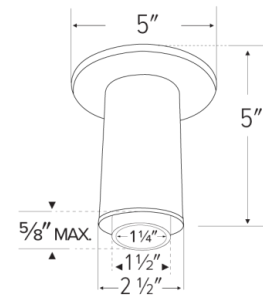

Dimensions