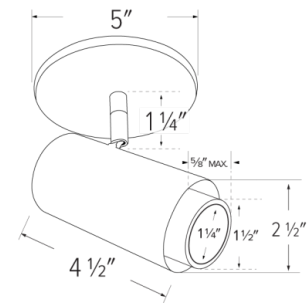

Dimensions