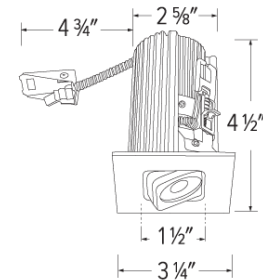

Dimensions

Product Numbers

Item	Description	Lamp type	Lumens	CCT	Watts	Beam Angle	Finish
E2L19F27W	Adjustable	LED	850 - 1100 lm	2700K	8.6 - 10.5W	38°	White
E2L19F30W	Adjustable	LED	850 - 1100 lm	3000K	8.6 - 10.5W	38°	White
E2L19F27B	Adjustable	LED	850 - 1100 lm	2700K	8.6 - 10.5W	38°	All Black
E2L19F30B	Adjustable	LED	850 - 1100 lm	3000K	8.6 - 10.5W	38°	All Black
E2L19F27BZ	Adjustable	LED	850 - 1100 lm	2700K	8.6 - 10.5W	38°	All Bronze
E2L19F30BZ	Adjustable	LED	850 - 1100 lm	3000K	8.6 - 10.5W	38°	All Bronze

Product Number Builder Example: E2L19F27W

Square Adjustable	Beam Angle	Color Temperature	Finish
E2L19	F 38°	27 2700K	W All White