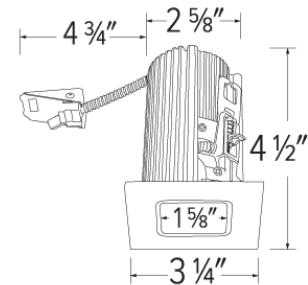

Dimensions

Product Numbers

Item	Description	Lamp type	Lumens	CCT	Watts	Beam Angle	Finish
E2L18F27W	Adjustable	LED	850 - 1100 lm	2700K	8.6 - 10.5W	38°	White
E2L18F30W	Adjustable	LED	850 - 1100 lm	3000K	8.6 - 10.5W	38°	White
E2L18F27B	Adjustable	LED	850 - 1100 lm	2700K	8.6 - 10.5W	38°	All Black
E2L18F30B	Adjustable	LED	850 - 1100 lm	3000K	8.6 - 10.5W	38°	All Black
E2L18F27BZ	Adjustable	LED	850 - 1100 lm	2700K	8.6 - 10.5W	38°	All Bronze
E2L18F30BZ	Adjustable	LED	850 - 1100 lm	3000K	8.6 - 10.5W	38°	All Bronze

Product Number Builder Example: E2L18F27W

Round Adjustable	Beam Angle	Color Temperature	Finish
E2L18