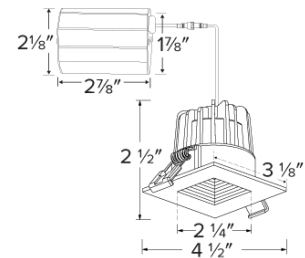

2" LED Square Baffle

Features

- IC rated for direct connect with insulation
- 8W
- CRI 90+
- 120V
- ETL listed
- ENERGY STAR compliant
- Dimmable Triac/ELV

Specifications

Wattage	8W
Lumens	600 lm
Color Temp.	3000K
Lamp Type	LED
CRI	90+
Wet Location	Listed

Dimensions

Product Numbers

Item	Lamp type	Lumens	CCT	Watts	Finish
ERT21530W	LED	600 lm	3000K	8W	White

Product Number Builder Example: ERT21530W

LED Square Baffle	Color Temperature	Finish
ERT215	30 3000K	W White

Compatible Products

For use with 2" Elm™ System Downlights

2" Elm™ New Construction Frames

New Construction Frame for Slim Panels
Single Cutout

CAT NO.	SPECIFICATIONS
E2LF1	2" Frame

New Construction Frame for Slim Panels
Multiple Cutout