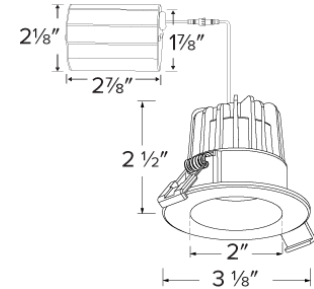

2" LED Round Reflector

Features

- 8W
- CRI 90+
- 120V
- ETL listed
- ENERGY STAR compliant
- Dimmable Triac/ELV

Specifications

Wattage	8W
Lumens	600 lm
Color Temp.	3000K
Lamp Type	LED
CRI	90+
Damp Location Listed	

Dimensions

Product Numbers

Item	Lamp type	Lumens	CCT	Watts	Finish
ERT21030W	LED	600 lm	3000K	8W	White

Product Number Builder Example: ERT21030W

LED Round Reflector	Color Temperature	Finish
ERT210	30 3000K	W White