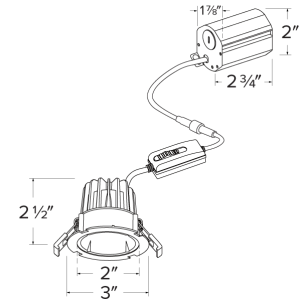

Features

- Mix-&-Match Choosing Between Baffle or Reflector and Flexa™ Round or Square Trim
- Baffle, Reflector, and Trims available in White, Black, Haze & Bronze color finishes
- IC rated for direct connect with insulation
- 8W
- 5-CCT Switch
- CRI 90+
- 120V
- ETL listed
- Triac/ELV Dimmable

Specifications

Wattage	8W
Lumens	600 lm
Voltage	120V
Color Temp.	2700K, 3000K, 3500K, 4000K, 5000K
Dimmable	Triac/ELV
Lamp Type	LED
CRI	90+
Damp Location	Listed

Options

Dimensions

Product Numbers

Item	Description	Lamp type	Lumens	CCT	Watts	Voltage	Dimming
ERT2L06CT5	2" LED Round ELM™ Downlight	LED	600 lm	2700K, 3000K, 3500K, 4000K, 5000K	8W	120V	Triac/ELV